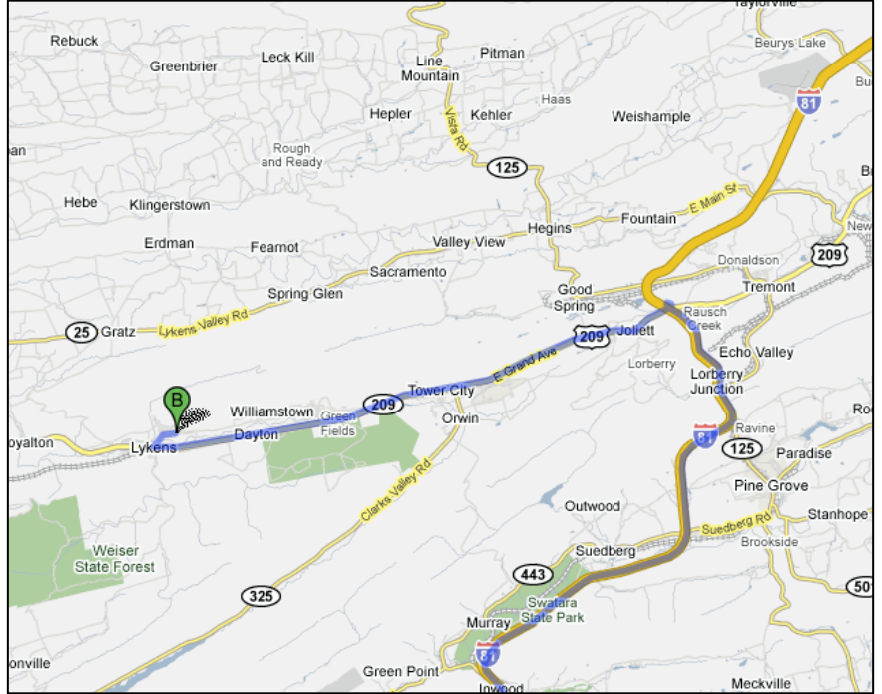

DIRECTIONS TO FAITH EC, WICONISCO

543 Center Street
Wiconisco, PA 17097
(717) 453-9012

From Route 81

Get off at Exit 107 (Tremont/Tower City)
Route 209 through Tower City 13.8 mi.
In Lykens, turn right onto Arch St.
Bear right onto Center St.
Look for church sign on right side.

From 209 (West)

From intersection with Route 225, Elizabethville
E. Main St./US 209 .5 mi.
Continue on Route 209 5.3 mi.
Main St. Lykens (Rt. 209) .9 mi.
Left on Arch St., Bear right on Center St.
Look for church sign on right side.

From South (alternative to 81)

Take Route 72N through Lickdale.
Continue on Route 443 2.1 mi.
Turn left onto Gold Mine Rd. 7.0 mi.
Go straight through intersection
with Clarks Valley Road (Rt. 325)
Continue on 4th Street in Tower City.
Turn left onto W. Grand Ave (Rt. 209) 8.2 mi.
In Lykens, turn right onto Arch St.
Bear right onto Center St.
Look for church sign on right side.