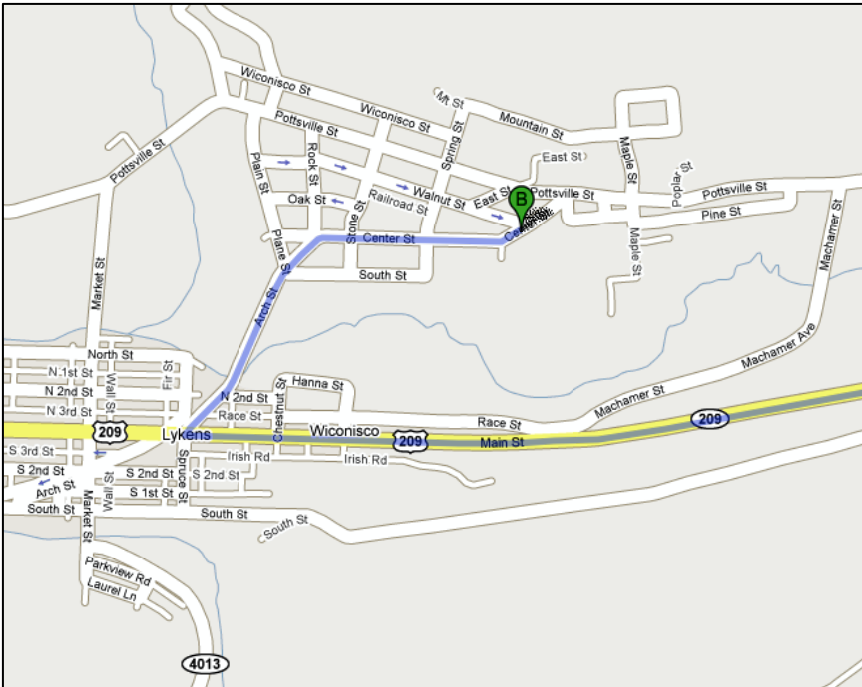

DIRECTIONS TO FAITH EC, WICONISCO

543 Center Street
Wiconisco, PA 17097
(717) 453-9012

From Route 81

Get off at Exit 107 (Tremont/Tower City)
Route 209 through Tower City 13.8 mi.
In Lykens, turn right onto Arch St.
Bear right onto Center St.
Look for church sign on right side.

From 209 (West)

From intersection with Route 225, Elizabethville
E. Main St./US 209 .5 mi.
Continue on Route 209 5.3 mi.
Main St. Lykens (Rt. 209) .9 mi.
Left on Arch St., Bear right on Center St.
Look for church sign on right side.

From South (alternative to 81)

Take Route 72N through Lickdale.
Continue on Route 443 2.1 mi.
Turn left onto Gold Mine Rd. 7.0 mi.
Go straight through intersection
with Clarks Valley Road (Rt. 325)
Continue on 4th Street in Tower City.
Turn left onto W. Grand Ave (Rt. 209) 8.2 mi.
In Lykens, turn right onto Arch St.
Bear right onto Center St.
Look for church sign on right side.